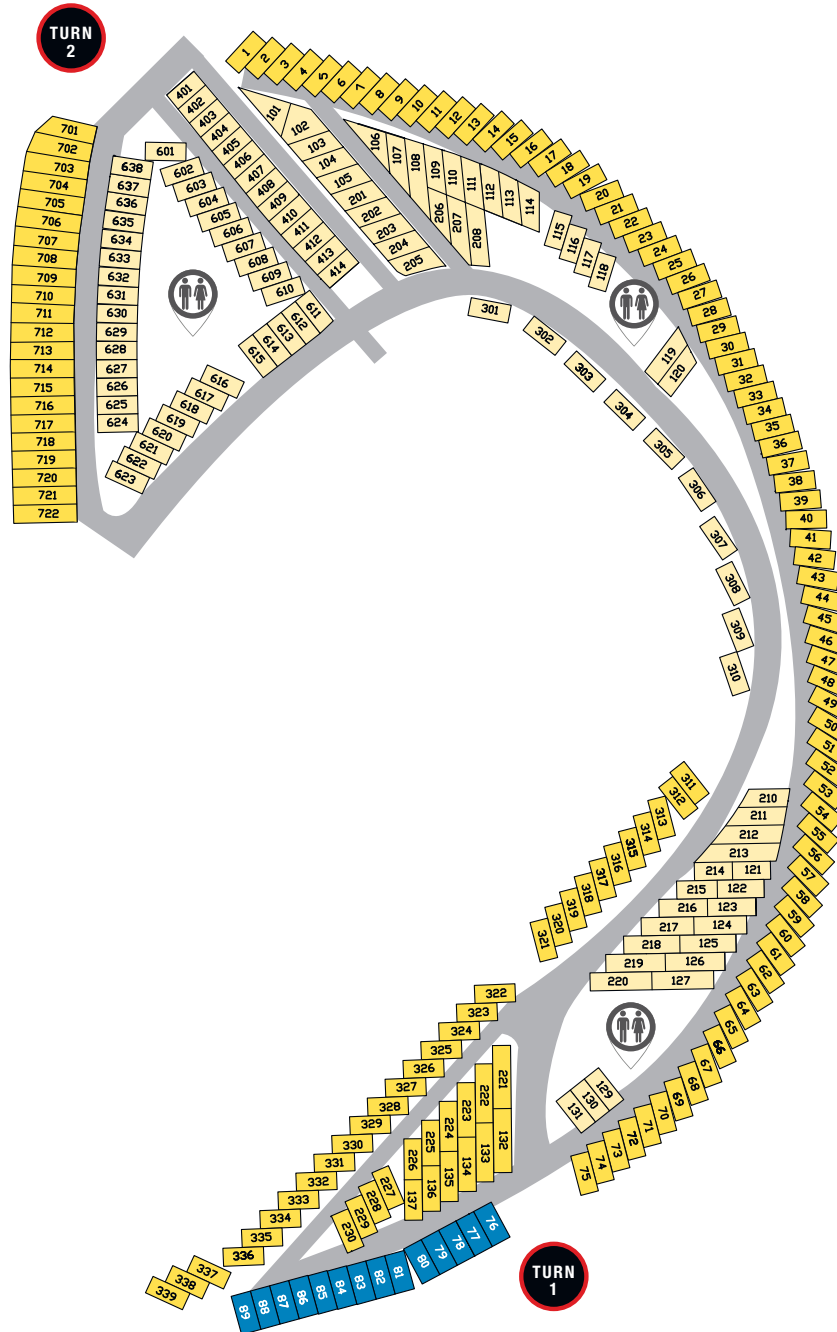

# GEICO GROUNDS YELLOW PREMIUM RV & GEICO GROUNDS YELLOW RV CAMPING MAP

LAKE LOYD

- \$900
- \$850
- \$750

PRICES EFFECTIVE 12/12/17