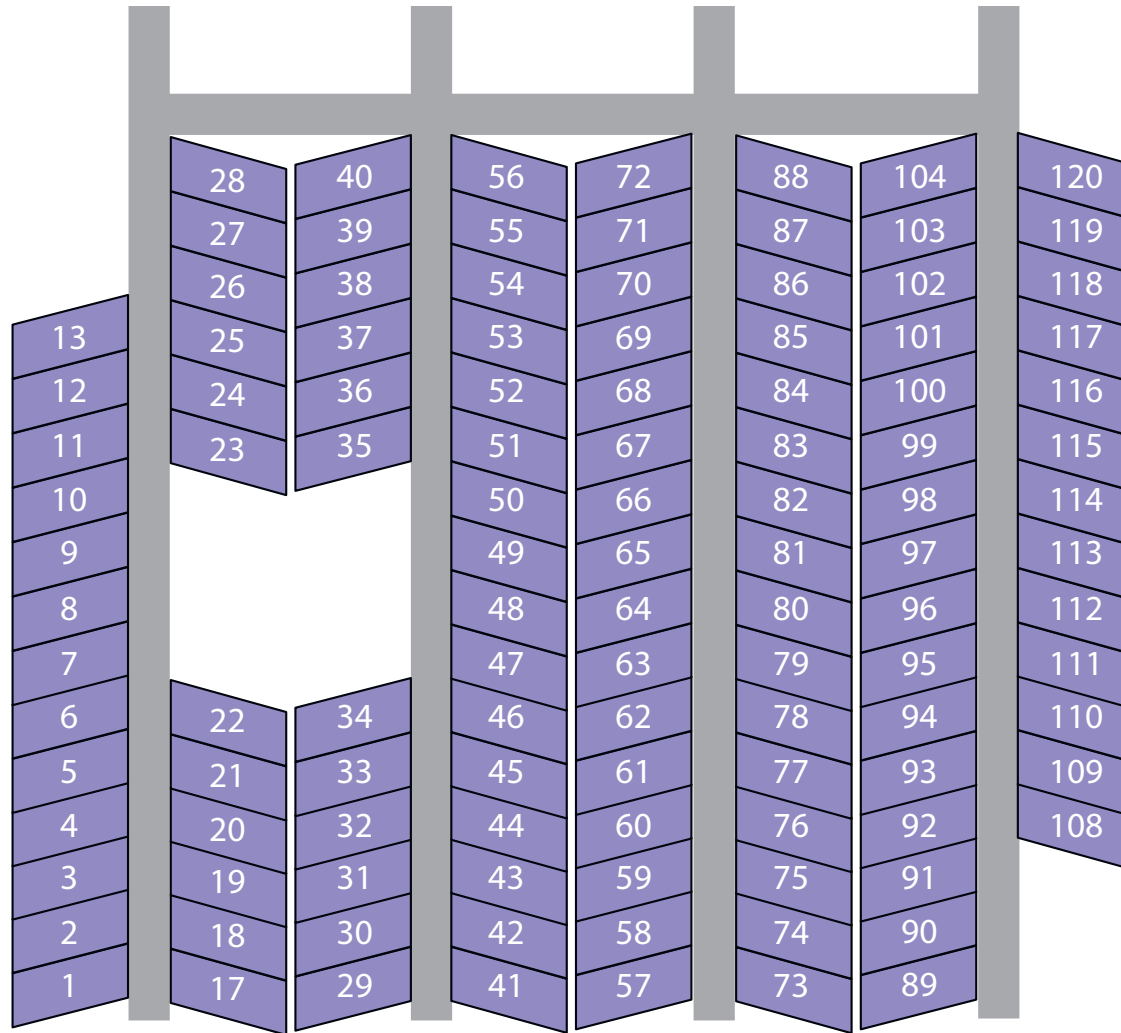

DRIVER OWNER RV PARKING

 \$1,150 (ALL SITES)

PRICES EFFECTIVE 12/12/17