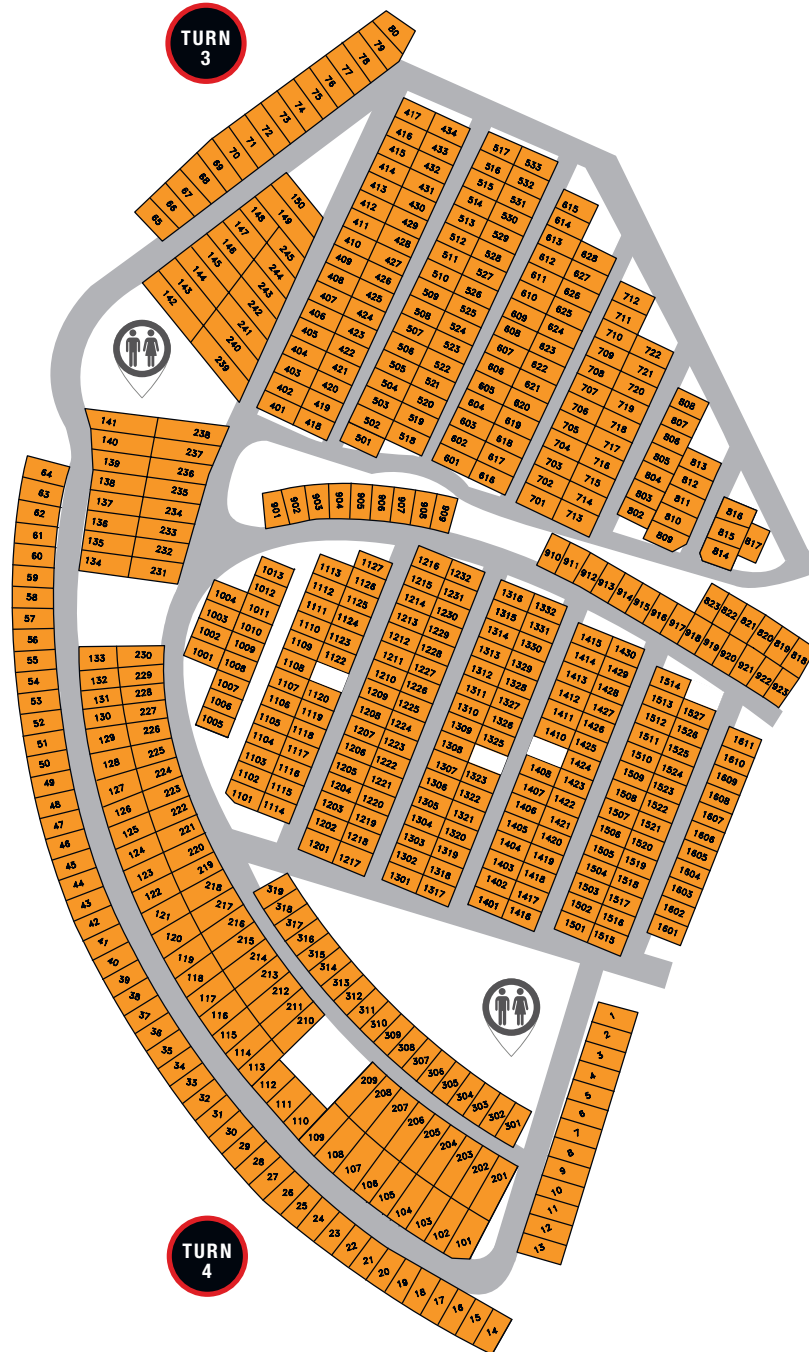

GEICO GROUNDS ORANGE CAMPGROUND MAP

TURN 3

 \$250 (ALL SITES)

PRICES EFFECTIVE 12/12/17