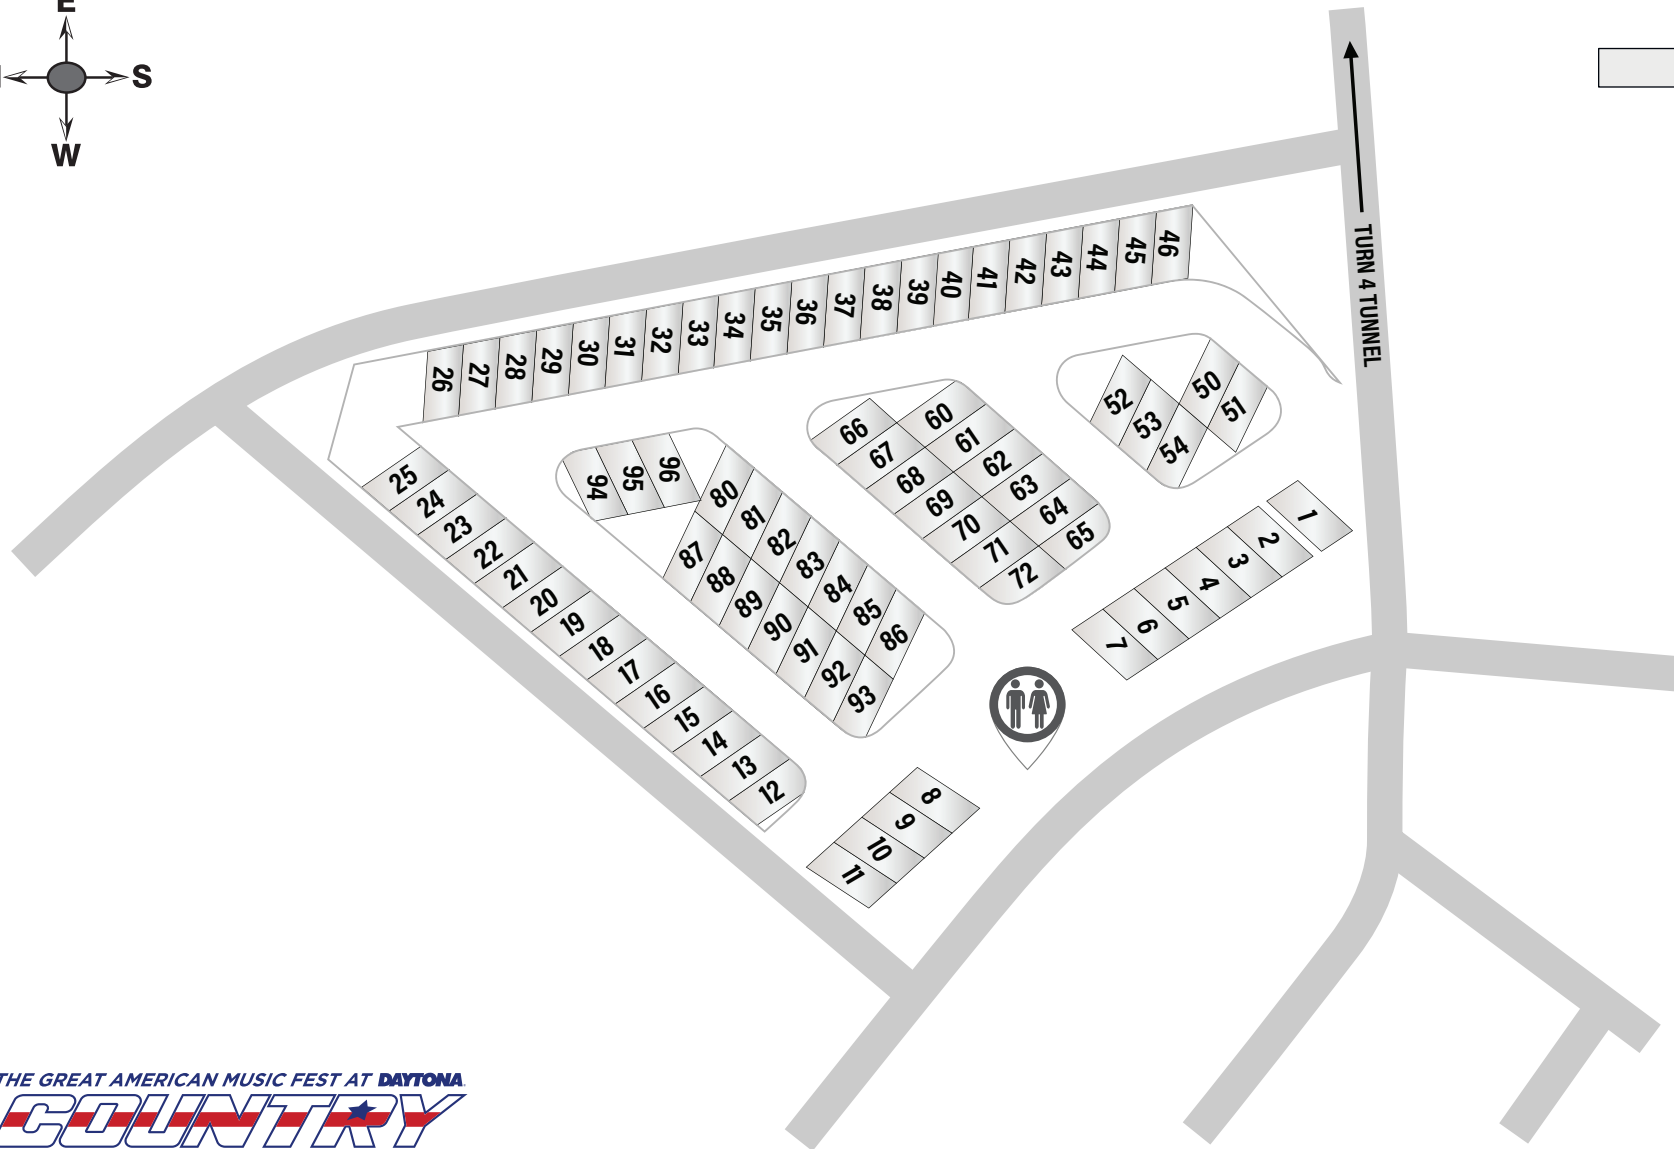

SILVER CAMPING MAP

 \$475

PRICES EFFECTIVE 3/1/18