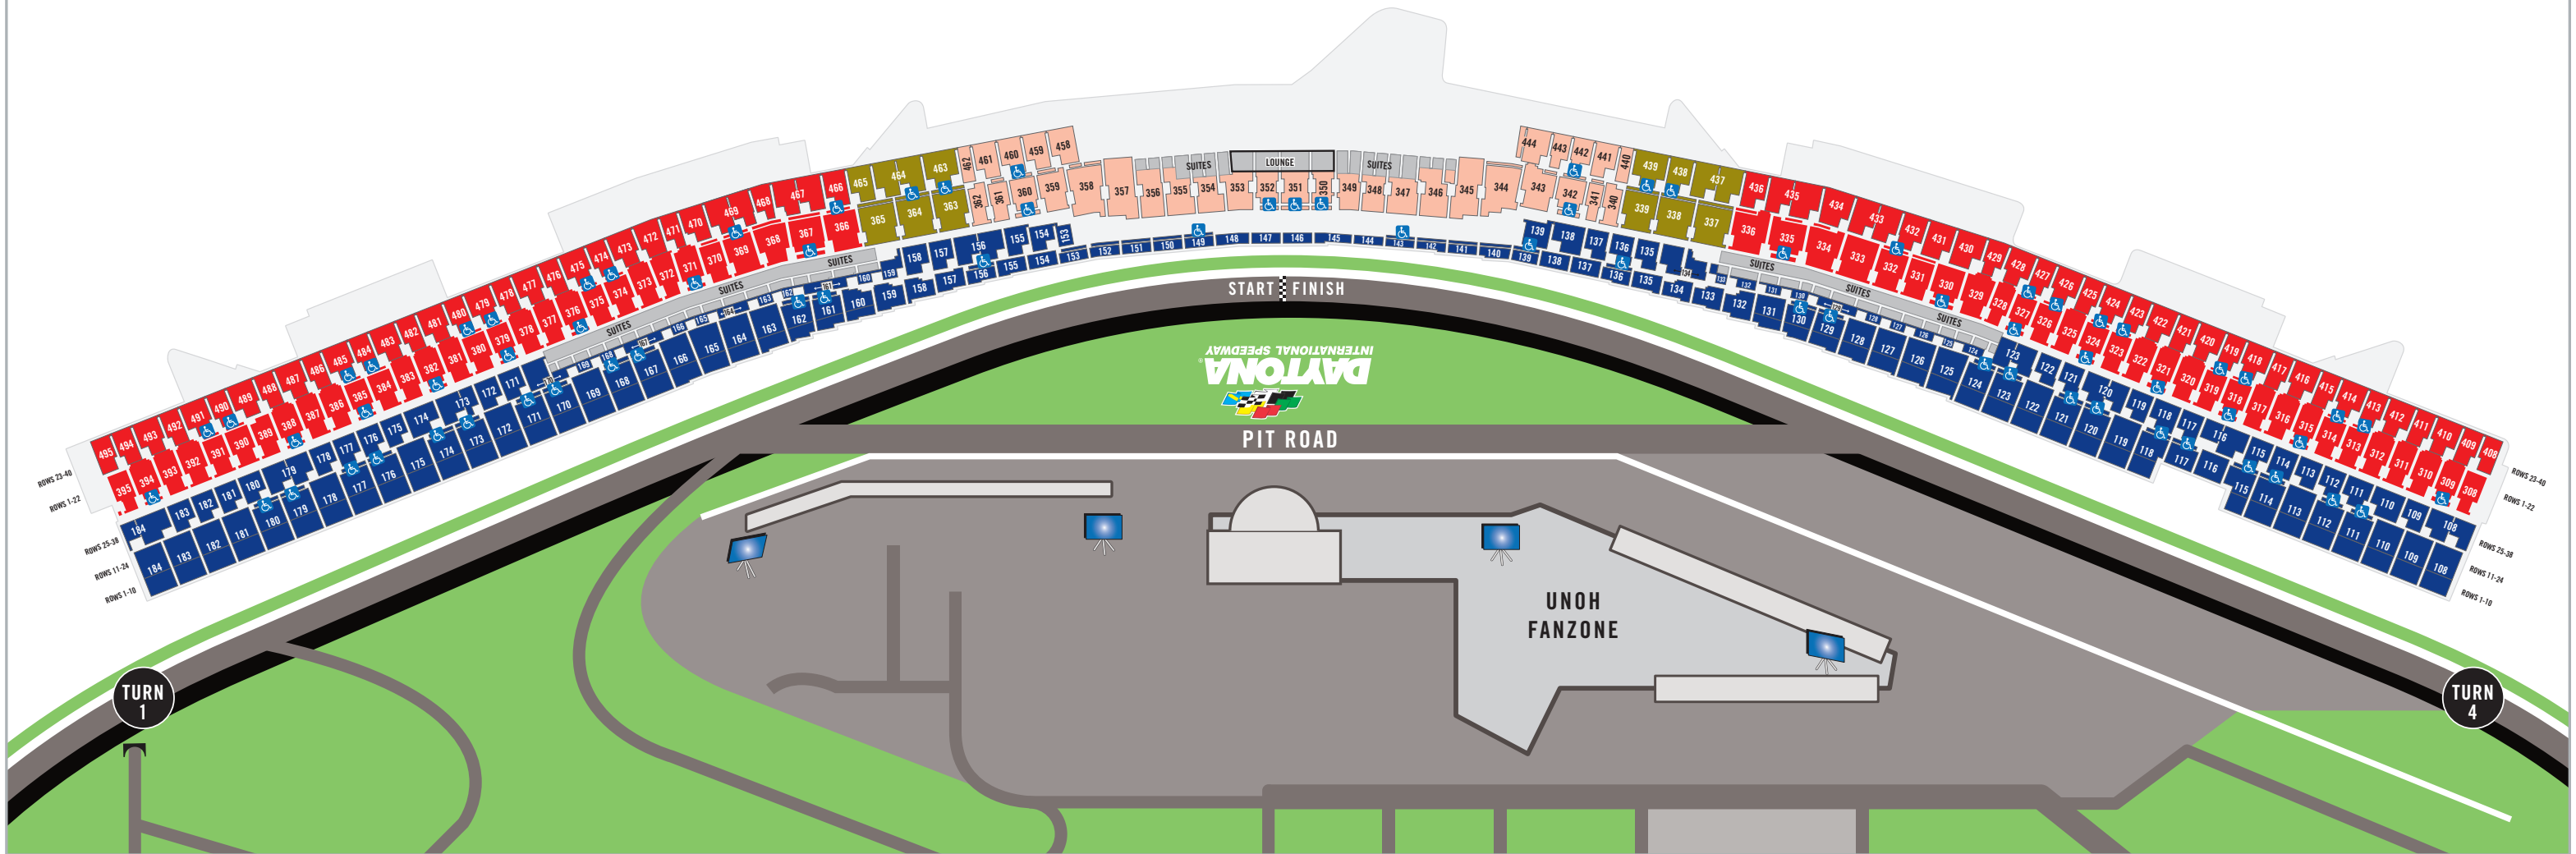

FEBRUARY 14, 2020

**2020 NEXTERA ENERGY 250 PRICE MAP**

- \$695 - 4-Day with Trioval Club
- \$570 - 4-Day
- \$85

- \$80
- \$50 - General Admission

- KIDS 12 AND UNDER:**
- \$10 in reserved frontstretch seating
  - FREE in general admission seating

*PRICES EFFECTIVE DECEMBER 2, 2019*